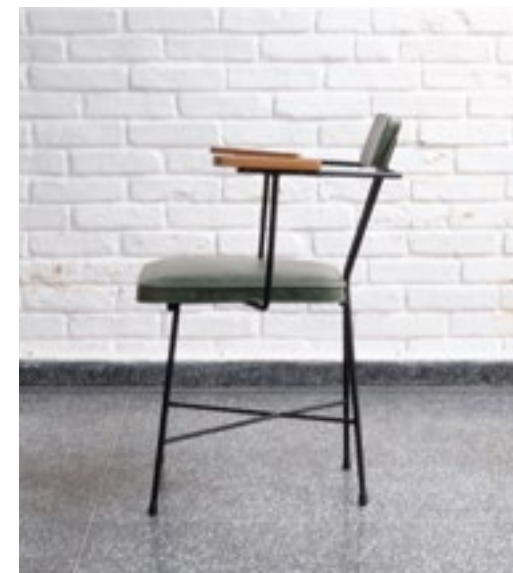

SITTABLE BENCH

Multifunctional piece. Sometimes a bench, sometimes a side table.
Articulated solid wood slats.

SITTABLE MOTEL

Black microtextured painted carbon steel structure, articulated solid wood slats, leather magazine rack, light fixture and details in brass.

SITTABLE CHAIR

Multifunctional piece.
Sometimes a bench,
sometimes a side table.
Articulated solid wood slats.

BOOMER CHAIR

Black laser cut carbon steel
structure, solid wood
and leather upholstery.

SENTAH CHAIR