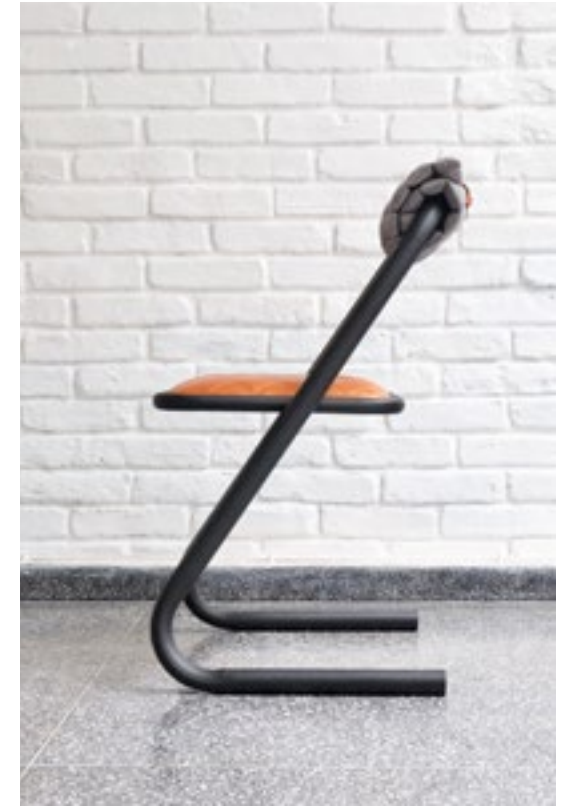

BROCA CHAIR

Black microtextured painted
carbon steel structure,
backrest in cotton
and leather upholstery.

—