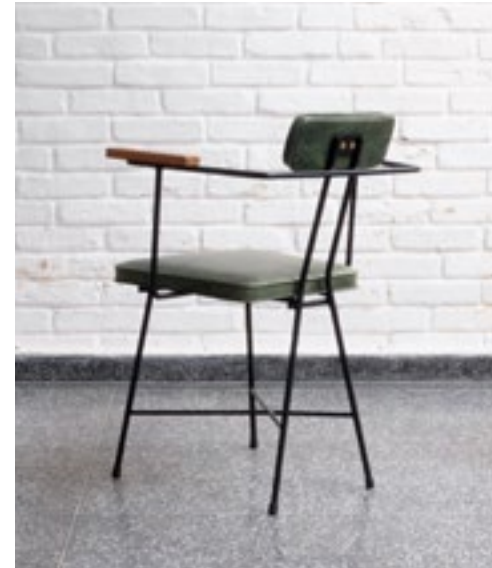

SITTABLE BENCH

Multifunctional piece. Sometimes a bench, sometimes a side table.
Articulated solid wood slats.

SITTABLE MOTEL

Black microtextured painted carbon steel structure, articulated solid wood slats, leather magazine rack, light fixture and details in brass.

SITTABLE CHAIR

Multifunctional piece.
Sometimes a bench,
sometimes a side table.
Articulated solid wood slats.

BOOMER CHAIR

Black laser cut carbon steel
structure, solid wood
and leather upholstery.

SENTAH CHAIR