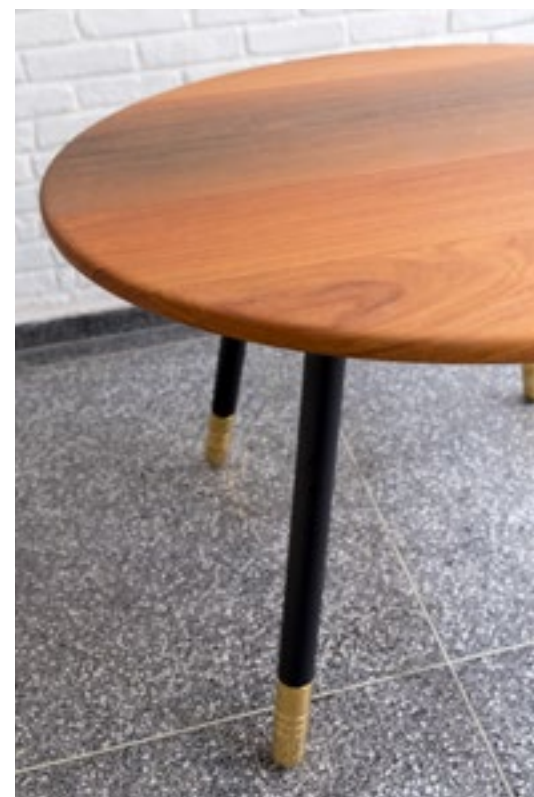

SOCKS TABLE /DINNER

Black microtextured painted carbon steel structure. Tabletop in black slate or solid wood. Table socks in machined solid brass.