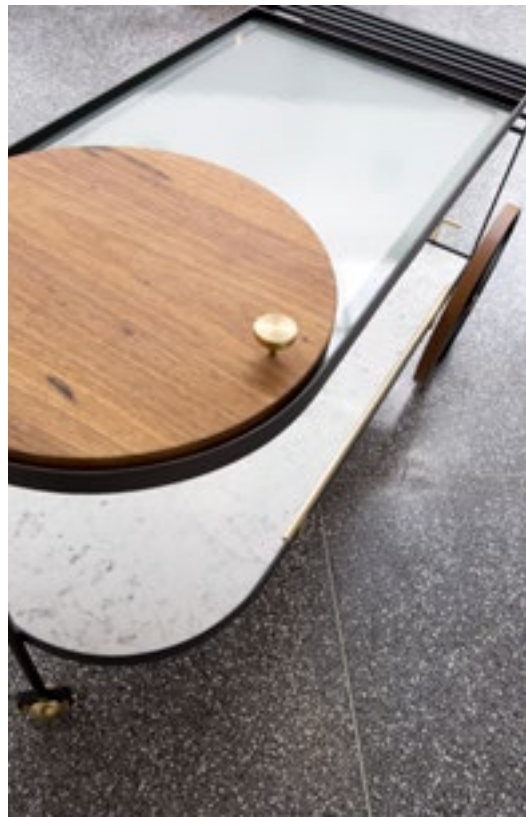

FRAMES

VASE: Black microtextured painted carbon steel structure and clay vase.

LP: Black microtextured painted carbon steel structure and leather/stainless steel mesh.

MEKAL TEA TROLLEY

Black microtextured painted carbon steel structure with tray and shelves in solid wood. Wood wheels.