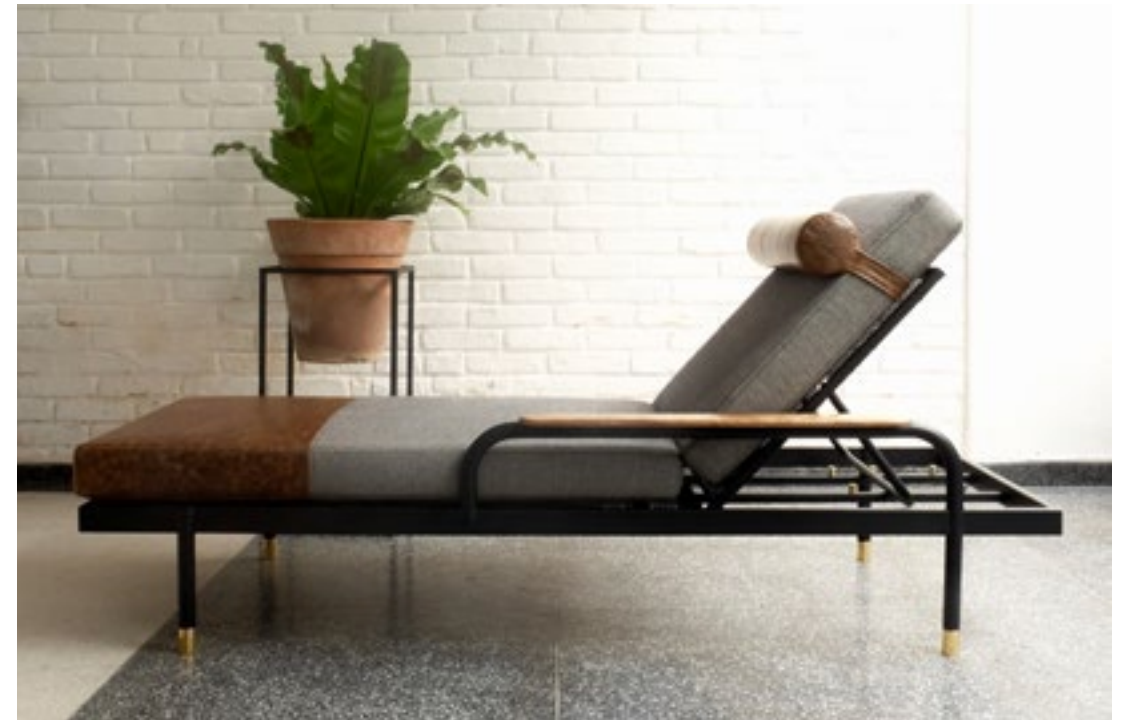

TELL ME CHAISE

Black microtextured painted carbon steel structure,
leather and cotton upholstery, details in solid wood
and brass.