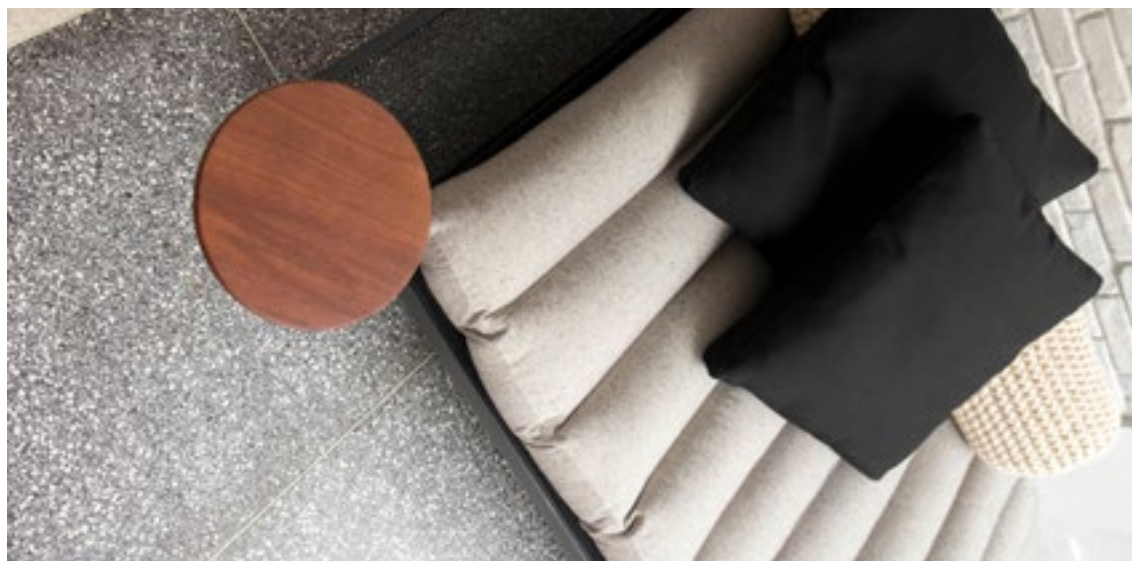

—

GOMA SOFA

Black microtextured painted carbon steel structure, upholstery in textile and hand knitted tricot, movable side table in solid wood. Details in brass.

STRIPES EASY CHAIR

Black microtextured painted carbon steel structure,
leather upholstery, hand knitted tricot pillow.