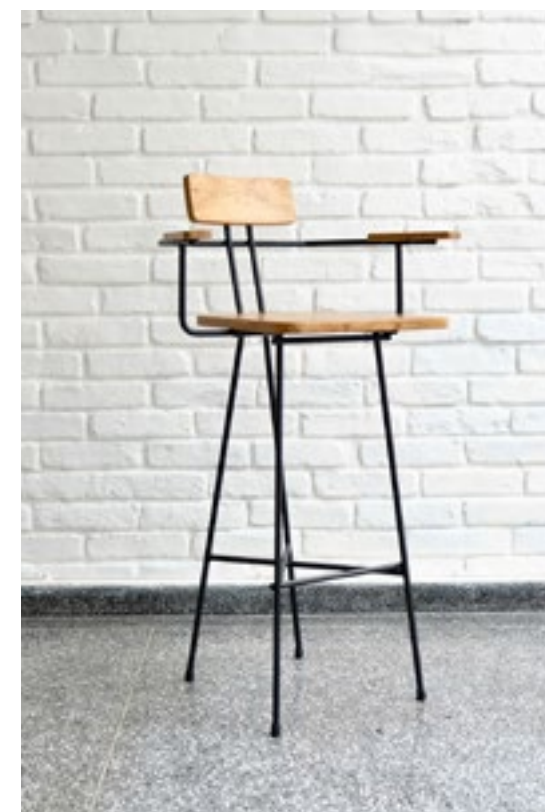

SENTAH STOOL

Black microtextured painted carbon steel structure and solid wood. Leather upholstery available.