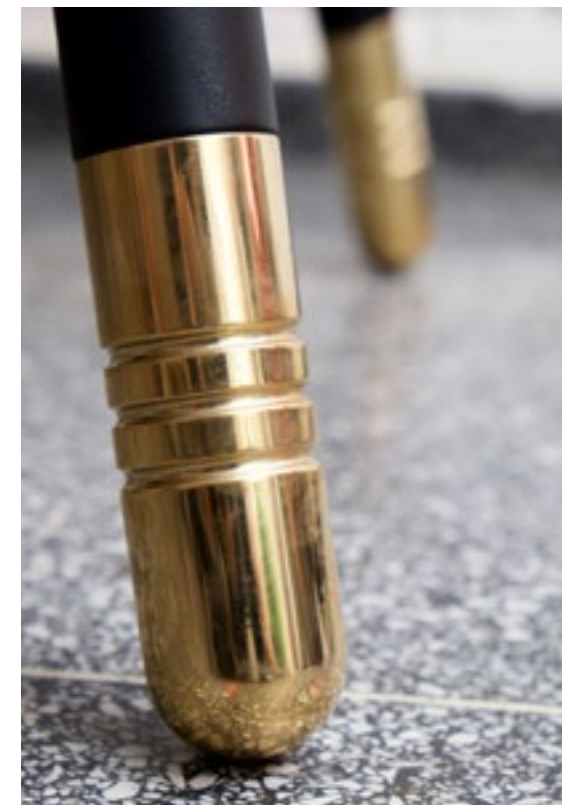

SOCKS TABLE /DINNER

Black microtextured painted carbon steel structure. Tabletop in black slate or solid wood. Table socks in machined solid brass.