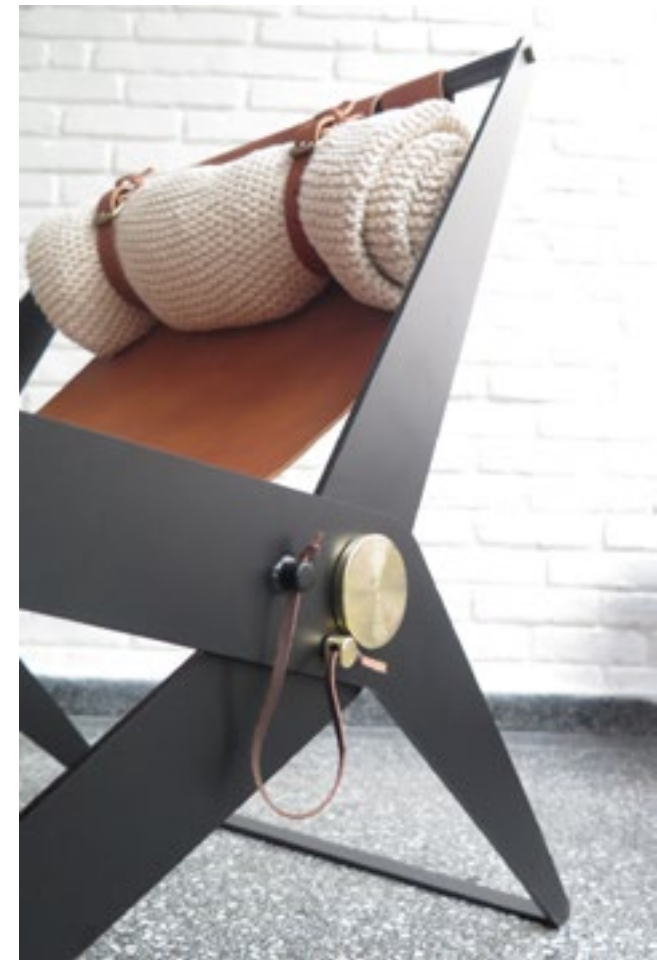

TREVO DRINK INOX EASY CHAIR

Stainless steel structure with details in brass,
stainless steel mesh and upholstery in neoprene.
Suitable for outdoor use.

TREVO DRINK ARMOR EASY CHAIR

Black microtextured painted carbon steel structure,
stainless steel mesh, leather upholstery,
solid wood and details in brass.

TREVO BASIC ARMCHAIR

Black microtextured painted
carbon steel structure,
hand knitted tricot pillow,
armrest in solid wood and
leather with cotton straps.

—

PLIANT BOOMER EASY CHAIR

Black microtextured painted
carbon steel structure,
details in brass, suspended
leather seat and head support
in hand knitted tricot.

—

PLIANT INOX EASY CHAIR

Stainless steel structure with
brass details, stainless steel mesh
and towel head pillow.
Outdoor suitable.

DACORDA ARMCHAIR

Black microtextured painted carbon steel structure,
nautical rope, leather and cotton straps,
details in brass and arm support in solid wood.