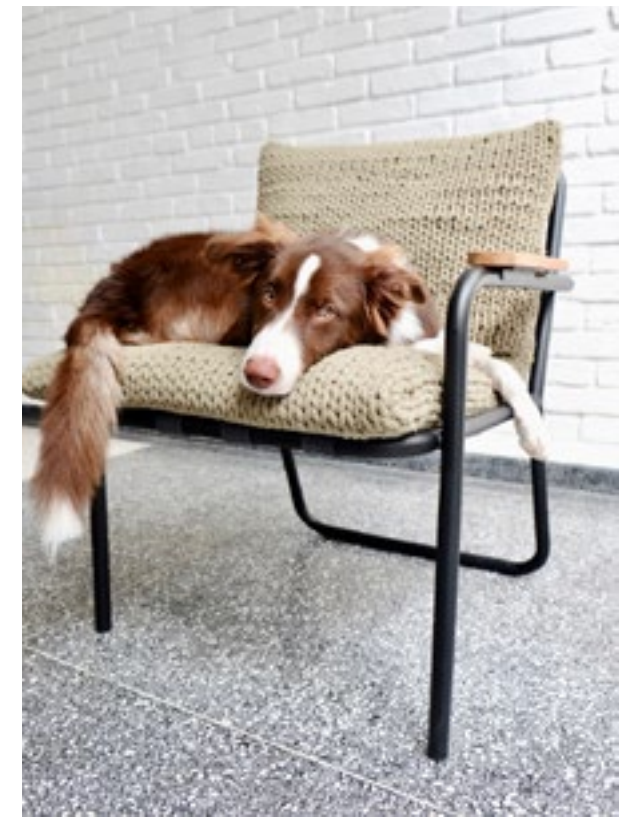

TREVO BASIC ARMCHAIR

Black microtextured painted
carbon steel structure,
hand knitted tricot pillow,
armrest in solid wood and
leather with cotton straps.

—